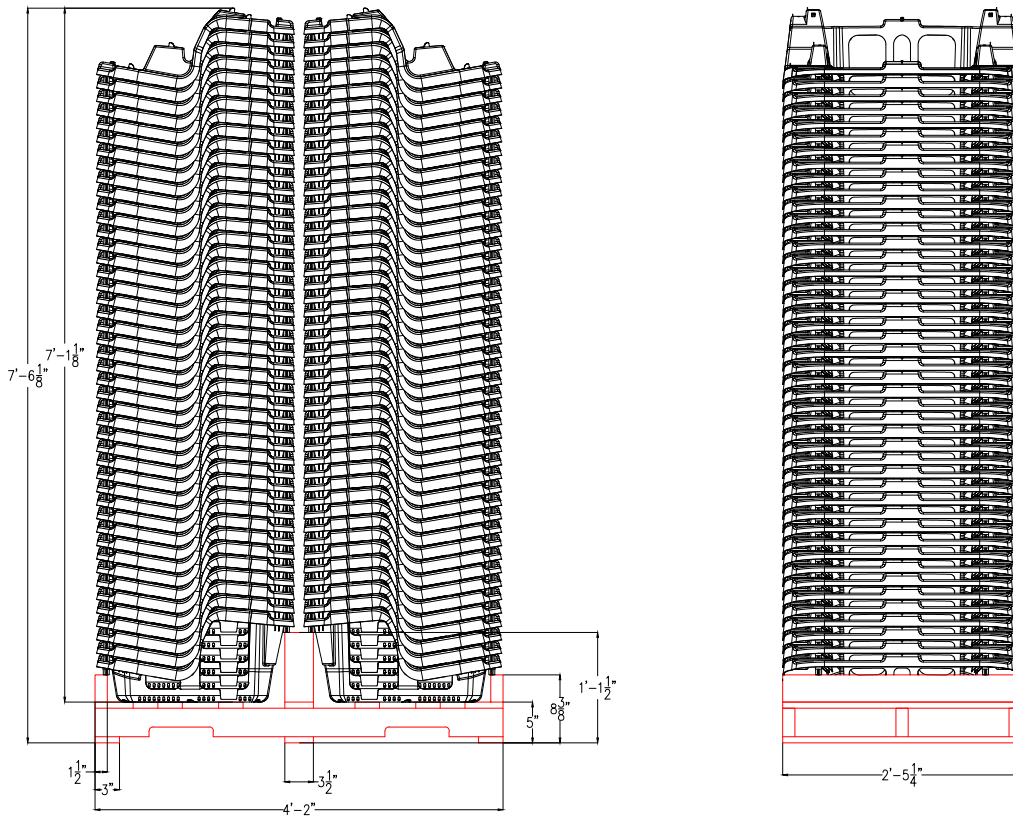

Sollega FastRack 510 Pallet/Shipping Dimensions

90 FastRacks on a Pallet ≈ 20 kW
Total Weight ≈ 468 Lbs

Container Top View

24 Pallets in a 40' Container - 72 Cells modules ≈ 500 kW
Total Weight ≈ 15,500 Lbs