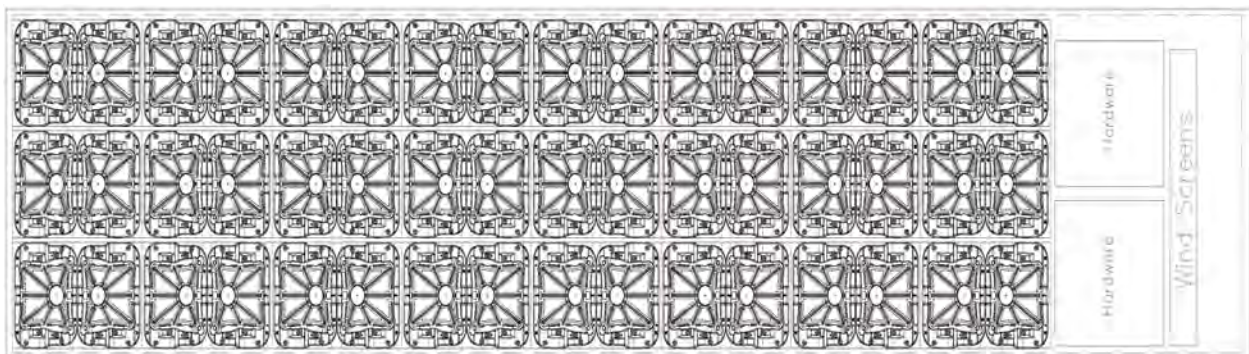

Sollega FastRack 510 Pallet/Shipping Dimensions

90 FastRacks on a Pallet ≈ 20 kW
Total Weight ≈ 468 Lbs

Container Top View

24 Pallets in a 40' Container - 72 Cells modules ≈ 500 kW
Total Weight ≈ 15,500 Lbs